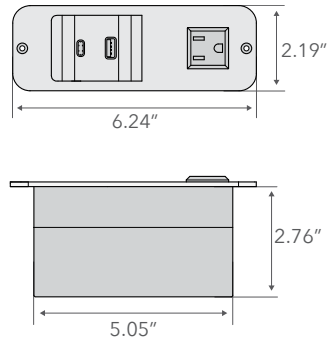

### 120V, USB-A & USB-C PD POWER STATION

ACC PS1 U2 04

- One power outlet (120V)
- One USB-C charging port (up to 30W)
- One USB-A charging port (up to 18W)
- Space saving cord design (side or bottom exit)

### 120V, USB-A & USB-C PD POWER STATION WITH EXTENSION CORD

ACC PS1 U2 05

- One power outlet (120V)
- One USB-C charging port (up to 30W)
- One USB-A charging port (up to 18W)
- Includes an AC extension cord to connect multiple power strips in a series