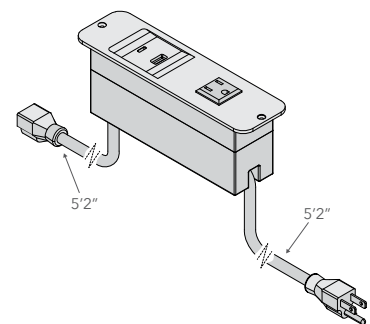

### 120V (x2), USB-A & USB-C PD POWER STATION

ACC PS2 U2 06

- Two power outlets (120V)
- One USB-C charging port (up to 30W)
- One USB-A charging port (up to 18W)
- Space saving cord design (side or bottom exit)

### 120V, USB-A & USB-C PD POWER STATION WITH EXTENSION CORD

ACC PS1 U2 05

- One power outlet (120V)
- One USB-C charging port (up to 30W)
- One USB-A charging port (up to 18W)
- Includes an AC extension cord to connect multiple power strips in a series