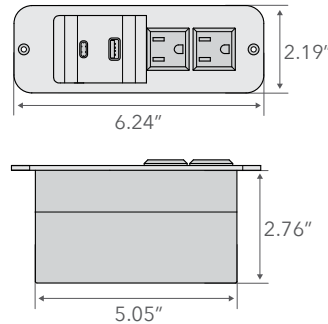

120V (x2), USB-A & USB-C PD POWER STATION

ACC PS2 U2 06

- Two power outlets (120V)
- One USB-C charging port (up to 30W)
- One USB-A charging port (up to 18W)
- Space saving cord design (side or bottom exit)