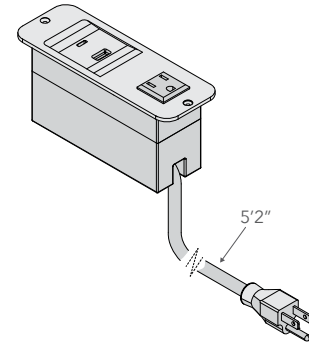

### 120V, USB-A & USB-C PD POWER STATION

ACC PS1 U2 04

- One power outlet (120V)
- One USB-C charging port (up to 30W)
- One USB-A charging port (up to 18W)
- Space saving cord design (side or bottom exit)