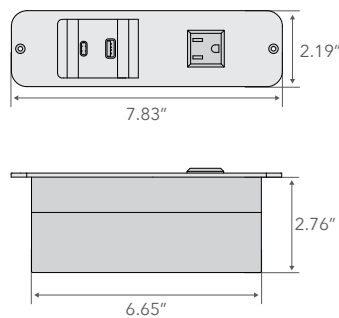

120V, USB-A & USB-C PD POWER STATION WITH EXTENSION CORD

ACC PS1 U2 05

- One power outlet (120V)
- One USB-C charging port (up to 30W)
- One USB-A charging port (up to 18W)
- Includes an AC extension cord to connect multiple power strips in a series