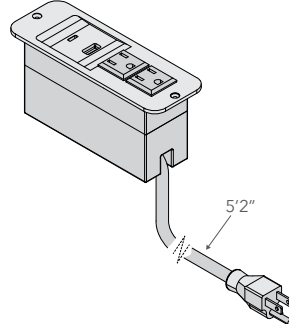

### 120V, USB-A & USB-C PD POWER STATION

ACC PS1 U2 04

- One power outlet (120V)
- One USB-C charging port (up to 30W)
- One USB-A charging port (up to 18W)
- Space saving cord design (side or bottom exit)

### 120V (x2), USB-A & USB-C PD POWER STATION

ACC PS2 U2 06

- Two power outlets (120V)
- One USB-C charging port (up to 30W)
- One USB-A charging port (up to 18W)
- Space saving cord design (side or bottom exit)