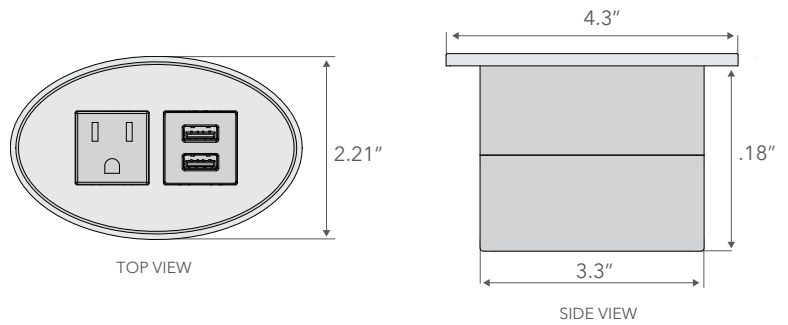

### USB-A OVAL, 120V POWER STATION

ACC PS1 U2 03

Shape with lots of power! Stylish and convenient way to integrate power and charging to tables, desks, and other common areas.

- Available in black, silver, and white
- Two USB-A Charging Ports
- One 120V Outlet
- UL Listed

### USB-A RECTANGLE, 120V POWER STATION

ACC PS2 U2 05

Need to offer an integrated power station that is more robust for a high-traffic area? This is the one for you.

- Available in black, silver, and white
- Two USB-A Charging Ports
- Two 120V Outlets
- UL Listed