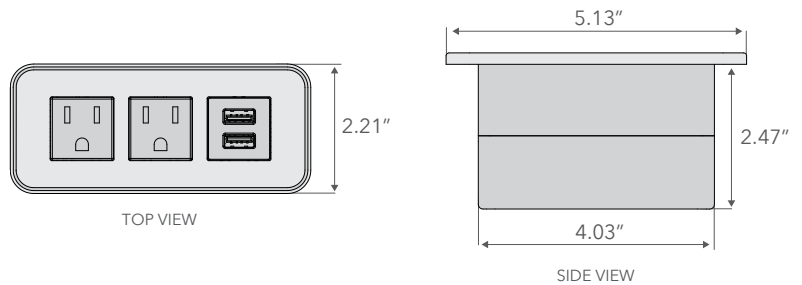

### USB-A OVAL, 120V POWER STATION

ACC PS1 U2 03

Shape with lots of power! Stylish and convenient way to integrate power and charging to tables, desks, and other common areas.

- Available in black, silver, and white
- Two USB-A Charging Ports
- One 120V Outlet
- UL Listed

### USB-A RECTANGLE, 120V POWER STATION

ACC PS2 U2 05

Need to offer an integrated power station that is more robust for a high-traffic area? This is the one for you.

- Available in black, silver, and white
- Two USB-A Charging Ports
- Two 120V Outlets
- UL Listed