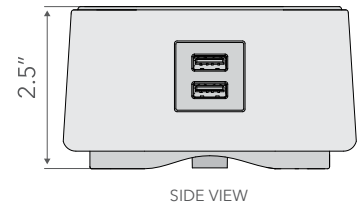

- Available in black, silver, and white
- Two USB-A Charging Ports
- Two 120V Outlets, Wireless Charging
- Mounting screw included

**WIRELESS CHARGING, 120V,  
USB-A, POWER STATION**

ACC PS2 QU2 02

Compact design offering wireless charging, USB-A, AC power, bringing power and charging to tables, desks, nightstands and workstations.

- Available in black, silver, and white
- Two USB-A Charging Ports
- Two 120V Outlets, Wireless Charging
- Mounting bracket included

**120V, USB-A  
POWER STATION**

ACC PS2 U2 04

Retrofit any space with power and charging—lobbies, bar areas, common areas, business centers, convention spaces, and guest rooms.

- Available in black, silver, and white
- Two USB-A Charging Ports
- Two 120V Outlets
- Mounting bracket included