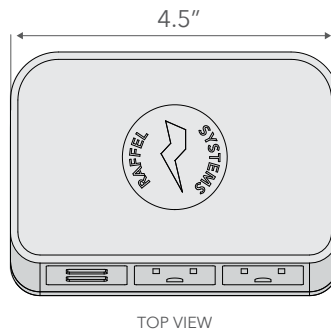

- Available in black, silver, and white
- Two USB-A Charging Ports
- Two 120V Outlets, Wireless Charging
- Mounting screw included

**WIRELESS CHARGING, 120V,  
USB-A, POWER STATION**

ACC PS2 QU2 02

Compact design offering wireless charging, USB-A, AC power, bringing power and charging to tables, desks, nightstands and workstations.

- Available in black, silver, and white
- Two USB-A Charging Ports
- Two 120V Outlets, Wireless Charging
- Mounting bracket included

**120V, USB-A  
POWER STATION**

ACC PS2 U2 04

Retrofit any space with power and charging—lobbies, bar areas, common areas, business centers, convention spaces, and guest rooms.