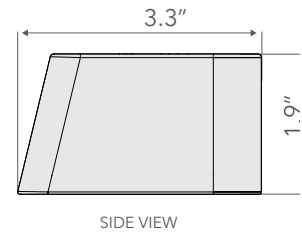

**WIRELESS CHARGING, 120V,
USB-A, POWER STATION**

ACC PS2 QU2 02

Compact design offering wireless charging, USB-A, AC power, bringing power and charging to tables, desks, nightstands and workstations.

- Available in black, silver, and white
- Two USB-A Charging Ports
- Two 120V Outlets, Wireless Charging
- Mounting bracket included